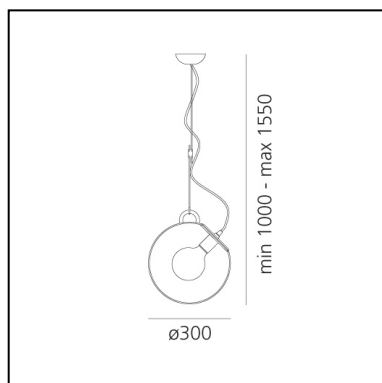

## LUMINAIRE

- Watt: **15W**
- Voltage: **220V-240V**
- Delivered lumens output: **1372lm**
- CCT: **2700K**
- Efficiency: **90%**
- Efficacy: **91.48lm/W**
- CRI: **80**

## Notes

Adjustable rod for different ceiling heights.

**PRODUCT CODE: A031010**

## DIMENSIONS

- Height: **cm 100**
- Diameter: **cm 30**
- Max Height from ceiling: **cm 155**